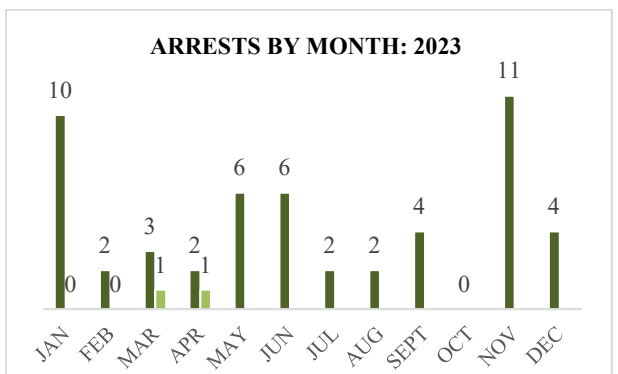

SAN JOAQUIN COUNTY SHERIFF'S OFFICE

REAL-TIME INTELLIGENCE CENTER

COMMUNITY CAR – WAVERLY

CALLS FOR SERVICE

June 1st, 2023 – June 30th, 2023

CALLS FOR SERVICE	JUN 2022	JUN 2023	5 YR AVERAGE	2023 (YTD)
TOTAL	104	158	94.8	713
UCR Part 1	3	4	3.4	32
Violent Crime	0	0	0.2	0
Homicide	0	0	0	0
Forcible Rape	0	0	0	0
Robbery	0	0	0	0
Aggravated Assault	0	0	0.2	0
Property Crime	3	4	3.2	32
Burglary	0	0	0.2	3
Larceny Theft	3	4	2.8	29
Motor Vehicle Theft	0	0	0.2	0
Arson	0	0	0	0
UCR Part 2	39	34	26.8	144
Other Assaults	1	1	1	4
Forgery	0	0	0	0
Fraud	1	0	0.8	1
Embezzlement	0	0	0	0
Stolen Property	0	0	0	0
Vandalism	0	1	0.2	7
Weapons	1	0	1	5
Prostitution / VICE	0	0	0	0
Sex Offense	0	1	0	2
Drug	0	1	0.4	1
Gambling	0	0	0	0
Family / Children	0	0	0	0
DUI	0	0	0	0
Liquor Laws	0	0	0	0
Drunkenness	0	0	0	0
Disorderly Conduct	4	6	3	20
Vagrancy	12	8	6.8	28
All Other Offenses	20	15	13.4	68
Suspicion	0	0	0	0
Curfew & Loitering	0	1	0	8
Runaways	0	0	0.2	0
Mentally Disturbed	0	1	0.4	4
Alarms	4	1	5.4	13
Warrant	0	0	0.2	1
Traffic	2	4	0.6	9
Assist Other Agency	9	13	10.2	67
Investigative Activity	5	13	2.4	101
Pursuit	0	0	0	0
Miscellaneous	37	83	41.2	312

SELF-INITIATED ACTIVITIES (SIA)		
	2022	2023
Area Check	2	1
Field Interviews	0	0
Subject Stop	0	0
Traffic Stop	3	4
TOTAL	5	5

*****FOR OFFICIAL USE ONLY*****

The items contained are only the information known at the time of the entry and may not accurately reflect the details of the incident described.