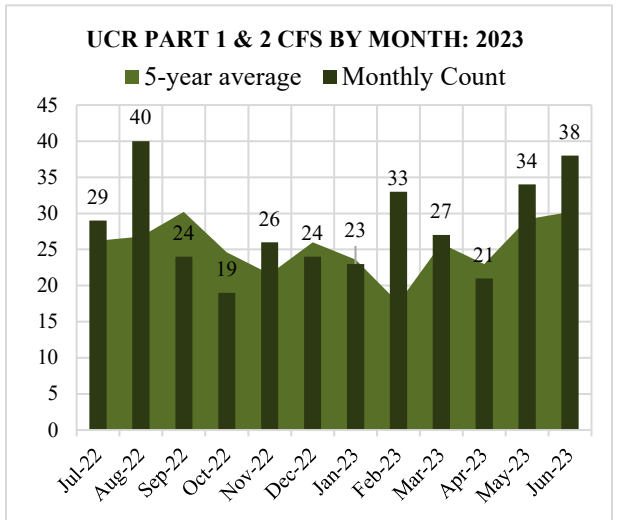

SAN JOAQUIN COUNTY SHERIFF'S OFFICE

REAL-TIME INTELLIGENCE CENTER

COMMUNITY CAR – WAVERLY

CALLS FOR SERVICE

June 1st, 2023 – June 30th, 2023

CALLS FOR SERVICE	JUN 2022	JUN 2023	5 YR AVERAGE	2023 (YTD)
TOTAL	104	158	94.8	713
UCR Part 1	3	4	3.4	32
Violent Crime	0	0	0.2	0
Homicide	0	0	0	0
Forcible Rape	0	0	0	0
Robbery	0	0	0	0
Aggravated Assault	0	0	0.2	0
Property Crime	3	4	3.2	32
Burglary	0	0	0.2	3
Larceny Theft	3	4	2.8	29
Motor Vehicle Theft	0	0	0.2	0
Arson	0	0	0	0
UCR Part 2	39	34	26.8	144
Other Assaults	1	1	1	4
Forgery	0	0	0	0
Fraud	1	0	0.8	1
Embezzlement	0	0	0	0
Stolen Property	0	0	0	0
Vandalism	0	1	0.2	7
Weapons	1	0	1	5
Prostitution / VICE	0	0	0	0
Sex Offense	0	1	0	2
Drug	0	1	0.4	1
Gambling	0	0	0	0
Family / Children	0	0	0	0
DUI	0	0	0	0
Liquor Laws	0	0	0	0
Drunkenness	0	0	0	0
Disorderly Conduct	4	6	3	20
Vagrancy	12	8	6.8	28
All Other Offenses	20	15	13.4	68
Suspicion	0	0	0	0
Curfew & Loitering	0	1	0	8
Runaways	0	0	0.2	0
Mentally Disturbed	0	1	0.4	4
Alarms	4	1	5.4	13
Warrant	0	0	0.2	1
Traffic	2	4	0.6	9
Assist Other Agency	9	13	10.2	67
Investigative Activity	5	13	2.4	101
Pursuit	0	0	0	0
Miscellaneous	37	83	41.2	312

SELF-INITIATED ACTIVITIES (SIA)		
	2022	2023
Area Check	2	1
Field Interviews	0	0
Subject Stop	0	0
Traffic Stop	3	4
TOTAL	5	5

*****FOR OFFICIAL USE ONLY*****

The items contained are only the information known at the time of the entry and may not accurately reflect the details of the incident described.