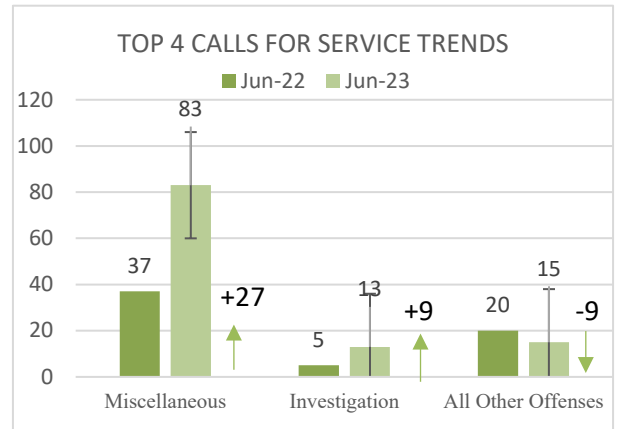

SAN JOAQUIN COUNTY SHERIFF'S OFFICE

REAL-TIME INTELLIGENCE CENTER

COMMUNITY CAR – WAVERLY

CALLS FOR SERVICE

June 1st, 2023 – June 30th, 2023

CALLS FOR SERVICE	JUN 2022	JUN 2023	5 YR AVERAGE	2023 (YTD)
TOTAL	104	158	94.8	713
UCR Part 1	3	4	3.4	32
Violent Crime	0	0	0.2	0
Homicide	0	0	0	0
Forcible Rape	0	0	0	0
Robbery	0	0	0	0
Aggravated Assault	0	0	0.2	0
Property Crime	3	4	3.2	32
Burglary	0	0	0.2	3
Larceny Theft	3	4	2.8	29
Motor Vehicle Theft	0	0	0.2	0
Arson	0	0	0	0
UCR Part 2	39	34	26.8	144
Other Assaults	1	1	1	4
Forgery	0	0	0	0
Fraud	1	0	0.8	1
Embezzlement	0	0	0	0
Stolen Property	0	0	0	0
Vandalism	0	1	0.2	7
Weapons	1	0	1	5
Prostitution / VICE	0	0	0	0
Sex Offense	0	1	0	2
Drug	0	1	0.4	1
Gambling	0	0	0	0
Family / Children	0	0	0	0
DUI	0	0	0	0
Liquor Laws	0	0	0	0
Drunkenness	0	0	0	0
Disorderly Conduct	4	6	3	20
Vagrancy	12	8	6.8	28
All Other Offenses	20	15	13.4	68
Suspicion	0	0	0	0
Curfew & Loitering	0	1	0	8
Runaways	0	0	0.2	0
Mentally Disturbed	0	1	0.4	4
Alarms	4	1	5.4	13
Warrant	0	0	0.2	1
Traffic	2	4	0.6	9
Assist Other Agency	9	13	10.2	67
Investigative Activity	5	13	2.4	101
Pursuit	0	0	0	0
Miscellaneous	37	83	41.2	312

SELF-INITIATED ACTIVITIES (SIA)		
	2022	2023
Area Check	2	1
Field Interviews	0	0
Subject Stop	0	0
Traffic Stop	3	4
TOTAL	5	5

*****FOR OFFICIAL USE ONLY*****

The items contained are only the information known at the time of the entry and may not accurately reflect the details of the incident described.