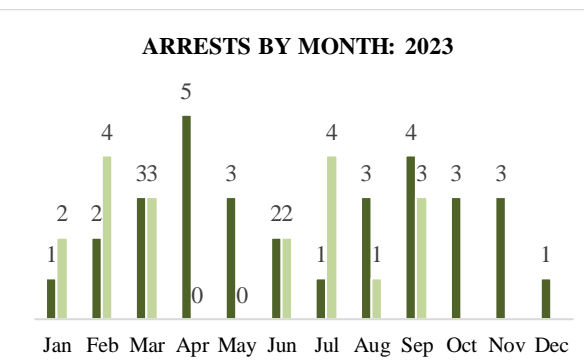

SAN JOAQUIN COUNTY SHERIFF'S OFFICE

RESEARCH & INTELLIGENCE DIVISION

COMMUNITY CAR – BOGGS TRACT

CALLS FOR SERVICE

September 1st, 2023 – September 30th, 2023

| CALLS FOR SERVICE | SEP 2022 | SEP 2023 | 5 YR AVERAGE | 2023 (YTD) |
|------------------------|----------|----------|--------------|------------|
| TOTAL | 82 | 47 | 61.2 | 482 |
| UCR Part 1 | 2 | 2 | 1.2 | 5 |
| Violent Crime | 0 | 0 | 0.2 | 2 |
| Homicide | 0 | 0 | 0 | 0 |
| Forcible Rape | 0 | 0 | 0 | 0 |
| Robbery | 0 | 0 | 0 | 0 |
| Aggravated Assault | 0 | 0 | 0.2 | 2 |
| Property Crime | 2 | 2 | 1 | 3 |
| Burglary | 0 | 2 | 0.6 | 3 |
| Larceny Theft | 2 | 0 | 0.4 | 0 |
| Motor Vehicle Theft | 0 | 0 | 0 | 0 |
| Arson | 0 | 0 | 0 | 0 |
| UCR Part 2 | 27 | 22 | 20.2 | 184 |
| Other Assaults | 2 | 1 | 0.8 | 14 |
| Forgery | 0 | 0 | 0 | 0 |
| Fraud | 0 | 0 | 0.2 | 2 |
| Embezzlement | 0 | 0 | 0 | 0 |
| Stolen Property | 1 | 0 | 0.2 | 0 |
| Vandalism | 4 | 1 | 1.8 | 4 |
| Weapons | 2 | 1 | 0.4 | 14 |
| Prostitution / VICE | 0 | 0 | 0 | 0 |
| Sex Offense | 0 | 0 | 0 | 0 |
| Drug | 0 | 0 | 0.2 | 0 |
| Gambling | 0 | 0 | 0 | 0 |
| Family / Children | 0 | 0 | 0 | 0 |
| DUI | 0 | 0 | 0 | 0 |
| Liquor Laws | 0 | 0 | 0 | 0 |
| Drunkenness | 0 | 0 | 0.2 | 0 |
| Disorderly Conduct | 6 | 3 | 4 | 40 |
| Vagrancy | 2 | 4 | 5.6 | 41 |
| All Other Offenses | 10 | 12 | 6.4 | 69 |
| Suspicion | 0 | 0 | 0 | 0 |
| Curfew & Loitering | 0 | 0 | 0.4 | 0 |
| Runaways | 0 | 0 | 0 | 0 |
| Mentally Disturbed | 0 | 0 | 0.2 | 3 |
| Alarms | 1 | 1 | 2 | 17 |
| Warrant | 0 | 0 | 0.2 | 3 |
| Traffic | 1 | 0 | 0.4 | 1 |
| Assist Other Agency | 10 | 3 | 5.4 | 35 |
| Investigative Activity | 9 | 3 | 4.6 | 33 |
| Pursuit | 0 | 0 | 0 | 0 |
| Miscellaneous | 32 | 15 | 23.6 | 188 |

| SELF-INITIATED ACTIVITIES (SIA) | | |
|---------------------------------|------|------|
| | 2022 | 2023 |
| Area Check | 0 | 0 |
| Field Interviews | 0 | 0 |
| Subject Stop | 0 | 0 |
| Traffic Stop | 0 | 1 |
| TOTAL | 0 | 1 |