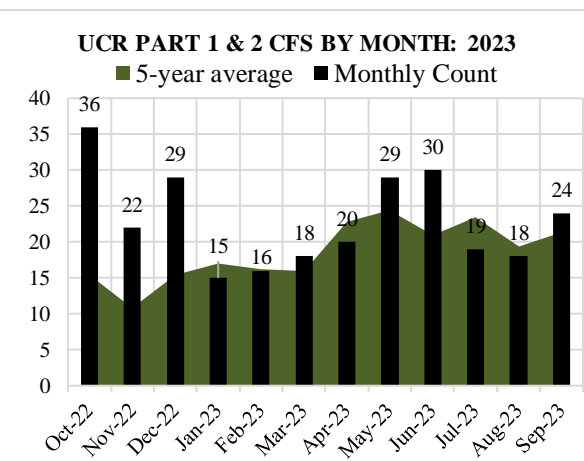

SAN JOAQUIN COUNTY SHERIFF'S OFFICE

RESEARCH & INTELLIGENCE DIVISION

COMMUNITY CAR – BOGGS TRACT

CALLS FOR SERVICE

September 1st, 2023 – September 30th, 2023

| CALLS FOR SERVICE | SEP 2022 | SEP 2023 | 5 YR AVERAGE | 2023 (YTD) |
|------------------------|----------|----------|--------------|------------|
| TOTAL | 82 | 47 | 61.2 | 482 |
| UCR Part 1 | 2 | 2 | 1.2 | 5 |
| Violent Crime | 0 | 0 | 0.2 | 2 |
| Homicide | 0 | 0 | 0 | 0 |
| Forcible Rape | 0 | 0 | 0 | 0 |
| Robbery | 0 | 0 | 0 | 0 |
| Aggravated Assault | 0 | 0 | 0.2 | 2 |
| Property Crime | 2 | 2 | 1 | 3 |
| Burglary | 0 | 2 | 0.6 | 3 |
| Larceny Theft | 2 | 0 | 0.4 | 0 |
| Motor Vehicle Theft | 0 | 0 | 0 | 0 |
| Arson | 0 | 0 | 0 | 0 |
| UCR Part 2 | 27 | 22 | 20.2 | 184 |
| Other Assaults | 2 | 1 | 0.8 | 14 |
| Forgery | 0 | 0 | 0 | 0 |
| Fraud | 0 | 0 | 0.2 | 2 |
| Embezzlement | 0 | 0 | 0 | 0 |
| Stolen Property | 1 | 0 | 0.2 | 0 |
| Vandalism | 4 | 1 | 1.8 | 4 |
| Weapons | 2 | 1 | 0.4 | 14 |
| Prostitution / VICE | 0 | 0 | 0 | 0 |
| Sex Offense | 0 | 0 | 0 | 0 |
| Drug | 0 | 0 | 0.2 | 0 |
| Gambling | 0 | 0 | 0 | 0 |
| Family / Children | 0 | 0 | 0 | 0 |
| DUI | 0 | 0 | 0 | 0 |
| Liquor Laws | 0 | 0 | 0 | 0 |
| Drunkenness | 0 | 0 | 0.2 | 0 |
| Disorderly Conduct | 6 | 3 | 4 | 40 |
| Vagrancy | 2 | 4 | 5.6 | 41 |
| All Other Offenses | 10 | 12 | 6.4 | 69 |
| Suspicion | 0 | 0 | 0 | 0 |
| Curfew & Loitering | 0 | 0 | 0.4 | 0 |
| Runaways | 0 | 0 | 0 | 0 |
| Mentally Disturbed | 0 | 0 | 0.2 | 3 |
| Alarms | 1 | 1 | 2 | 17 |
| Warrant | 0 | 0 | 0.2 | 3 |
| Traffic | 1 | 0 | 0.4 | 1 |
| Assist Other Agency | 10 | 3 | 5.4 | 35 |
| Investigative Activity | 9 | 3 | 4.6 | 33 |
| Pursuit | 0 | 0 | 0 | 0 |
| Miscellaneous | 32 | 15 | 23.6 | 188 |

| SELF-INITIATED ACTIVITIES (SIA) | | |
|---------------------------------|------|------|
| | 2022 | 2023 |
| Area Check | 0 | 0 |
| Field Interviews | 0 | 0 |
| Subject Stop | 0 | 0 |
| Traffic Stop | 0 | 1 |
| TOTAL | 0 | 1 |