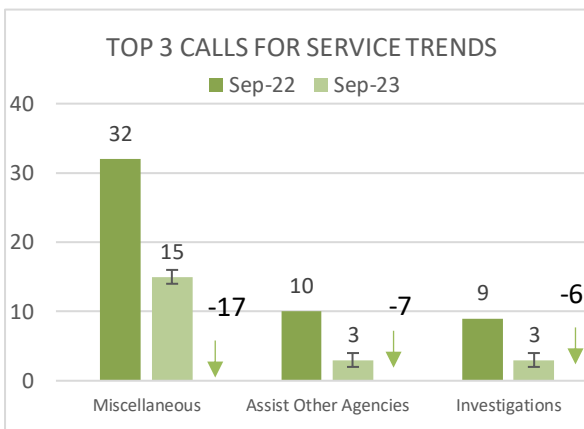

SAN JOAQUIN COUNTY SHERIFF'S OFFICE

RESEARCH & INTELLIGENCE DIVISION

COMMUNITY CAR – BOGGS TRACT

CALLS FOR SERVICE

September 1st, 2023 – September 30th, 2023

| CALLS FOR SERVICE | SEP 2022 | SEP 2023 | 5 YR AVERAGE | 2023 (YTD) |
|------------------------|----------|----------|--------------|------------|
| TOTAL | 82 | 47 | 61.2 | 482 |
| UCR Part 1 | 2 | 2 | 1.2 | 5 |
| Violent Crime | 0 | 0 | 0.2 | 2 |
| Homicide | 0 | 0 | 0 | 0 |
| Forcible Rape | 0 | 0 | 0 | 0 |
| Robbery | 0 | 0 | 0 | 0 |
| Aggravated Assault | 0 | 0 | 0.2 | 2 |
| Property Crime | 2 | 2 | 1 | 3 |
| Burglary | 0 | 2 | 0.6 | 3 |
| Larceny Theft | 2 | 0 | 0.4 | 0 |
| Motor Vehicle Theft | 0 | 0 | 0 | 0 |
| Arson | 0 | 0 | 0 | 0 |
| UCR Part 2 | 27 | 22 | 20.2 | 184 |
| Other Assaults | 2 | 1 | 0.8 | 14 |
| Forgery | 0 | 0 | 0 | 0 |
| Fraud | 0 | 0 | 0.2 | 2 |
| Embezzlement | 0 | 0 | 0 | 0 |
| Stolen Property | 1 | 0 | 0.2 | 0 |
| Vandalism | 4 | 1 | 1.8 | 4 |
| Weapons | 2 | 1 | 0.4 | 14 |
| Prostitution / VICE | 0 | 0 | 0 | 0 |
| Sex Offense | 0 | 0 | 0 | 0 |
| Drug | 0 | 0 | 0.2 | 0 |
| Gambling | 0 | 0 | 0 | 0 |
| Family / Children | 0 | 0 | 0 | 0 |
| DUI | 0 | 0 | 0 | 0 |
| Liquor Laws | 0 | 0 | 0 | 0 |
| Drunkenness | 0 | 0 | 0.2 | 0 |
| Disorderly Conduct | 6 | 3 | 4 | 40 |
| Vagrancy | 2 | 4 | 5.6 | 41 |
| All Other Offenses | 10 | 12 | 6.4 | 69 |
| Suspicion | 0 | 0 | 0 | 0 |
| Curfew & Loitering | 0 | 0 | 0.4 | 0 |
| Runaways | 0 | 0 | 0 | 0 |
| Mentally Disturbed | 0 | 0 | 0.2 | 3 |
| Alarms | 1 | 1 | 2 | 17 |
| Warrant | 0 | 0 | 0.2 | 3 |
| Traffic | 1 | 0 | 0.4 | 1 |
| Assist Other Agency | 10 | 3 | 5.4 | 35 |
| Investigative Activity | 9 | 3 | 4.6 | 33 |
| Pursuit | 0 | 0 | 0 | 0 |
| Miscellaneous | 32 | 15 | 23.6 | 188 |

| SELF-INITIATED ACTIVITIES (SIA) | | |
|---------------------------------|------|------|
| | 2022 | 2023 |
| Area Check | 0 | 0 |
| Field Interviews | 0 | 0 |
| Subject Stop | 0 | 0 |
| Traffic Stop | 0 | 1 |
| TOTAL | 0 | 1 |