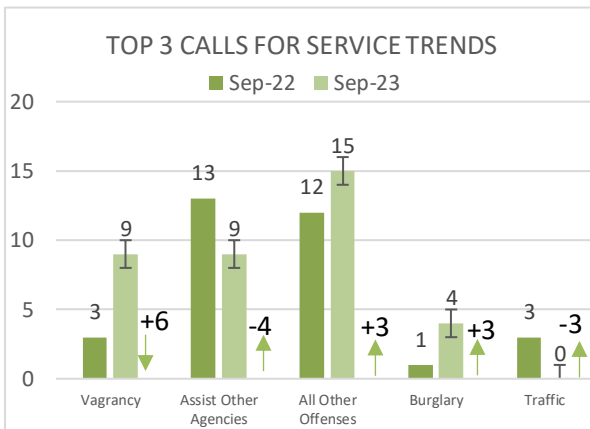

SAN JOAQUIN COUNTY SHERIFF'S OFFICE

RESEARCH & INTELLIGENCE DIVISION

COMMUNITY CAR – WAVERLY

CALLS FOR SERVICE

September 1st, 2023 – September 30th, 2023

CALLS FOR SERVICE	SEP 2022	SEP 2023	5 YR AVERAGE	2023 (YTD)
TOTAL	94	94	89.4	1,069
UCR Part 1	1	5	2.2	50
Violent Crime	0	0	0.4	3
Homicide	0	0	0	0
Forcible Rape	0	0	0	0
Robbery	0	0	0	1
Aggravated Assault	0	0	0.4	2
Property Crime	1	5	1.8	47
Burglary	1	4	0.8	9
Larceny Theft	0	1	0.8	38
Motor Vehicle Theft	0	0	0	0
Arson	0	0	0.2	0
UCR Part 2	23	28	25.6	236
Other Assaults	1	0	1.4	12
Forgery	0	0	0	0
Fraud	0	0	0.4	2
Embezzlement	0	0	0	0
Stolen Property	0	0	0	0
Vandalism	1	1	0.6	11
Weapons	1	1	0.8	8
Prostitution / VICE	0	0	0	0
Sex Offense	1	0	0.2	2
Drug	0	0	0	1
Gambling	0	0	0	0
Family / Children	0	0	0.2	0
DUI	0	0	0	0
Liquor Laws	0	0	0	0
Drunkenness	1	0	0.4	0
Disorderly Conduct	3	2	4.2	26
Vagrancy	3	9	6	57
All Other Offenses	12	15	11.4	107
Suspicion	0	0	0	0
Curfew & Loitering	0	0	0	10
Runaways	0	0	0	0
Mentally Disturbed	0	0	0.8	4
Alarms	1	3	2.2	30
Warrant	1	0	0.2	2
Traffic	3	0	1	12
Assist Other Agency	13	9	9.6	105
Investigative Activity	13	13	8	144
Pursuit	0	0	0	0
Miscellaneous	31	31	32.4	432

SELF-INITIATED ACTIVITIES (SIA)		
	2022	2023
Area Check	5	1
Field Interviews	0	0
Subject Stop	0	0
Traffic Stop	3	4
TOTAL	8	5

*****FOR OFFICIAL USE ONLY*****

The items contained are only the information known at the time of the entry and may not accurately reflect the details of the incident described.