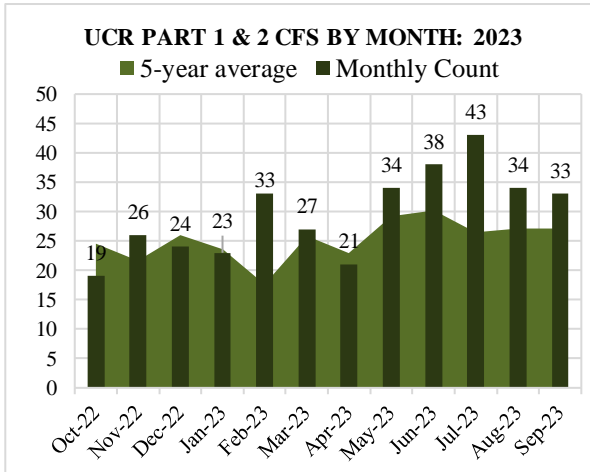

SAN JOAQUIN COUNTY SHERIFF'S OFFICE

RESEARCH & INTELLIGENCE DIVISION

COMMUNITY CAR – WAVERLY

CALLS FOR SERVICE

September 1st, 2023 – September 30th, 2023

CALLS FOR SERVICE	SEP 2022	SEP 2023	5 YR AVERAGE	2023 (YTD)
TOTAL	94	94	89.4	1,069
UCR Part 1	1	5	2.2	50
Violent Crime	0	0	0.4	3
Homicide	0	0	0	0
Forcible Rape	0	0	0	0
Robbery	0	0	0	1
Aggravated Assault	0	0	0.4	2
Property Crime	1	5	1.8	47
Burglary	1	4	0.8	9
Larceny Theft	0	1	0.8	38
Motor Vehicle Theft	0	0	0	0
Arson	0	0	0.2	0
UCR Part 2	23	28	25.6	236
Other Assaults	1	0	1.4	12
Forgery	0	0	0	0
Fraud	0	0	0.4	2
Embezzlement	0	0	0	0
Stolen Property	0	0	0	0
Vandalism	1	1	0.6	11
Weapons	1	1	0.8	8
Prostitution / VICE	0	0	0	0
Sex Offense	1	0	0.2	2
Drug	0	0	0	1
Gambling	0	0	0	0
Family / Children	0	0	0.2	0
DUI	0	0	0	0
Liquor Laws	0	0	0	0
Drunkenness	1	0	0.4	0
Disorderly Conduct	3	2	4.2	26
Vagrancy	3	9	6	57
All Other Offenses	12	15	11.4	107
Suspicion	0	0	0	0
Curfew & Loitering	0	0	0	10
Runaways	0	0	0	0
Mentally Disturbed	0	0	0.8	4
Alarms	1	3	2.2	30
Warrant	1	0	0.2	2
Traffic	3	0	1	12
Assist Other Agency	13	9	9.6	105
Investigative Activity	13	13	8	144
Pursuit	0	0	0	0
Miscellaneous	31	31	32.4	432

SELF-INITIATED ACTIVITIES (SIA)		
	2022	2023
Area Check	5	1
Field Interviews	0	0
Subject Stop	0	0
Traffic Stop	3	4
TOTAL	8	5

*****FOR OFFICIAL USE ONLY*****

The items contained are only the information known at the time of the entry and may not accurately reflect the details of the incident described.