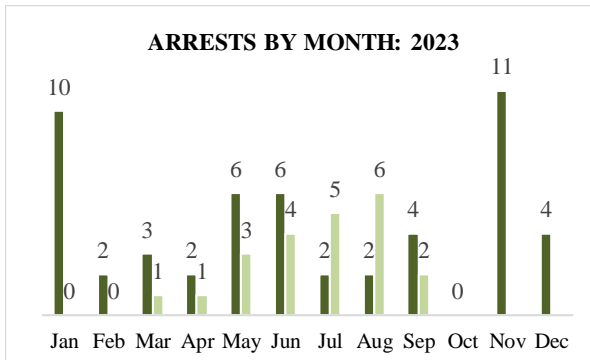

SAN JOAQUIN COUNTY SHERIFF'S OFFICE

RESEARCH & INTELLIGENCE DIVISION

COMMUNITY CAR – WAVERLY

CALLS FOR SERVICE

September 1st, 2023 – September 30th, 2023

CALLS FOR SERVICE	SEP 2022	SEP 2023	5 YR AVERAGE	2023 (YTD)
TOTAL	94	94	89.4	1,069
UCR Part 1	1	5	2.2	50
Violent Crime	0	0	0.4	3
Homicide	0	0	0	0
Forcible Rape	0	0	0	0
Robbery	0	0	0	1
Aggravated Assault	0	0	0.4	2
Property Crime	1	5	1.8	47
Burglary	1	4	0.8	9
Larceny Theft	0	1	0.8	38
Motor Vehicle Theft	0	0	0	0
Arson	0	0	0.2	0
UCR Part 2	23	28	25.6	236
Other Assaults	1	0	1.4	12
Forgery	0	0	0	0
Fraud	0	0	0.4	2
Embezzlement	0	0	0	0
Stolen Property	0	0	0	0
Vandalism	1	1	0.6	11
Weapons	1	1	0.8	8
Prostitution / VICE	0	0	0	0
Sex Offense	1	0	0.2	2
Drug	0	0	0	1
Gambling	0	0	0	0
Family / Children	0	0	0.2	0
DUI	0	0	0	0
Liquor Laws	0	0	0	0
Drunkenness	1	0	0.4	0
Disorderly Conduct	3	2	4.2	26
Vagrancy	3	9	6	57
All Other Offenses	12	15	11.4	107
Suspicion	0	0	0	0
Curfew & Loitering	0	0	0	10
Runaways	0	0	0	0
Mentally Disturbed	0	0	0.8	4
Alarms	1	3	2.2	30
Warrant	1	0	0.2	2
Traffic	3	0	1	12
Assist Other Agency	13	9	9.6	105
Investigative Activity	13	13	8	144
Pursuit	0	0	0	0
Miscellaneous	31	31	32.4	432

SELF-INITIATED ACTIVITIES (SIA)		
	2022	2023
Area Check	5	1
Field Interviews	0	0
Subject Stop	0	0
Traffic Stop	3	4
TOTAL	8	5

*****FOR OFFICIAL USE ONLY*****

The items contained are only the information known at the time of the entry and may not accurately reflect the details of the incident described.