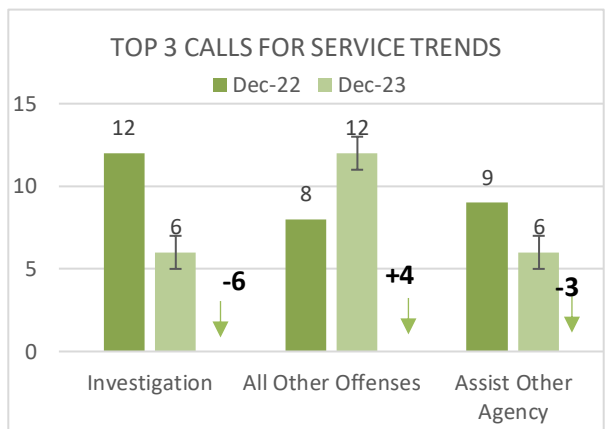

SAN JOAQUIN COUNTY SHERIFF'S OFFICE

RESEARCH & INTELLIGENCE DIVISION

COMMUNITY CAR – WAVERLY

CALLS FOR SERVICE

December 1st, 2023 – December 31st, 2023

CALLS FOR SERVICE	DEC 2022	DEC 2023	5 YR AVERAGE	2023 (YTD)
TOTAL	96	85	80	1,325
UCR Part 1	6	3	3.4	58
Violent Crime	0	1	0	5
Homicide	0	0	0	0
Forcible Rape	0	0	0	0
Robbery	0	0	0	1
Aggravated Assault	0	1	0	4
Property Crime	6	2	3.4	53
Burglary	2	0	0.8	9
Larceny Theft	4	2	2.6	44
Motor Vehicle Theft	0	0	0	0
Arson	0	0	0	0
UCR Part 2	18	22	21.4	295
Other Assaults	0	0	1	14
Forgery	0	0	0	0
Fraud	0	0	0.4	4
Embezzlement	0	0	0	0
Stolen Property	0	0	0	0
Vandalism	1	1	0.8	12
Weapons	1	0	1	8
Prostitution / VICE	0	0	0	0
Sex Offense	0	0	0.2	2
Drug	0	0	0.2	1
Gambling	0	0	0	0
Family / Children	0	0	0	0
DUI	0	0	0	0
Liquor Laws	0	0	0	0
Drunkenness	0	0	0	1
Disorderly Conduct	4	2	2.8	34
Vagrancy	4	5	6.8	73
All Other Offenses	8	12	8	133
Suspicion	0	0	0	0
Curfew & Loitering	0	2	0.2	12
Runaways	0	0	0	1
Mentally Disturbed	0	1	0.4	6
Alarms	2	1	3.8	36
Warrant	1	0	0.2	2
Traffic	2	3	0.4	18
Assist Other Agency	9	6	9.4	140
Investigative Activity	12	6	4.4	170
Pursuit	0	0	0	0
Miscellaneous	37	39	31.6	536

SELF-INITIATED ACTIVITIES (SIA)		
	2022	2023
Area Check	3	1
Field Interviews	0	0
Subject Stop	0	0
Traffic Stop	6	3
TOTAL	9	4

*****FOR OFFICIAL USE ONLY*****

The items contained are only the information known at the time of the entry and may not accurately reflect the details of the incident described.