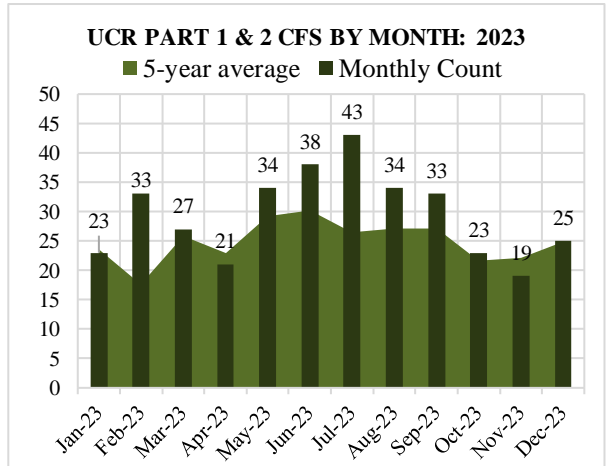

SAN JOAQUIN COUNTY SHERIFF'S OFFICE

RESEARCH & INTELLIGENCE DIVISION

COMMUNITY CAR – WAVERLY

CALLS FOR SERVICE

December 1st, 2023 – December 31st, 2023

CALLS FOR SERVICE	DEC 2022	DEC 2023	5 YR AVERAGE	2023 (YTD)
TOTAL	96	85	80	1,325
UCR Part 1	6	3	3.4	58
Violent Crime	0	1	0	5
Homicide	0	0	0	0
Forcible Rape	0	0	0	0
Robbery	0	0	0	1
Aggravated Assault	0	1	0	4
Property Crime	6	2	3.4	53
Burglary	2	0	0.8	9
Larceny Theft	4	2	2.6	44
Motor Vehicle Theft	0	0	0	0
Arson	0	0	0	0
UCR Part 2	18	22	21.4	295
Other Assaults	0	0	1	14
Forgery	0	0	0	0
Fraud	0	0	0.4	4
Embezzlement	0	0	0	0
Stolen Property	0	0	0	0
Vandalism	1	1	0.8	12
Weapons	1	0	1	8
Prostitution / VICE	0	0	0	0
Sex Offense	0	0	0.2	2
Drug	0	0	0.2	1
Gambling	0	0	0	0
Family / Children	0	0	0	0
DUI	0	0	0	0
Liquor Laws	0	0	0	0
Drunkenness	0	0	0	1
Disorderly Conduct	4	2	2.8	34
Vagrancy	4	5	6.8	73
All Other Offenses	8	12	8	133
Suspicion	0	0	0	0
Curfew & Loitering	0	2	0.2	12
Runaways	0	0	0	1
Mentally Disturbed	0	1	0.4	6
Alarms	2	1	3.8	36
Warrant	1	0	0.2	2
Traffic	2	3	0.4	18
Assist Other Agency	9	6	9.4	140
Investigative Activity	12	6	4.4	170
Pursuit	0	0	0	0
Miscellaneous	37	39	31.6	536

SELF-INITIATED ACTIVITIES (SIA)		
	2022	2023
Area Check	3	1
Field Interviews	0	0
Subject Stop	0	0
Traffic Stop	6	3
TOTAL	9	4

*****FOR OFFICIAL USE ONLY*****

The items contained are only the information known at the time of the entry and may not accurately reflect the details of the incident described.