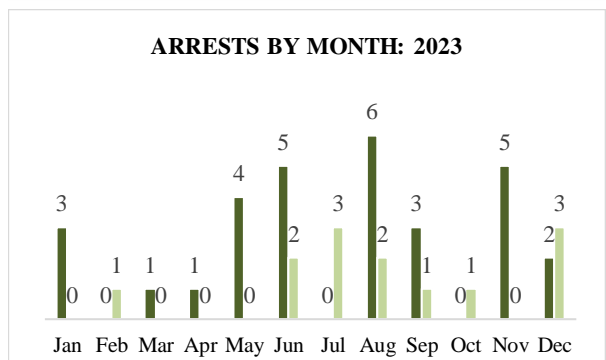

SAN JOAQUIN COUNTY SHERIFF'S OFFICE

RESEARCH & INTELLIGENCE DIVISION

COMMUNITY CAR – WAVERLY

CALLS FOR SERVICE

December 1st, 2023 – December 31st, 2023

CALLS FOR SERVICE	DEC 2022	DEC 2023	5 YR AVERAGE	2023 (YTD)
TOTAL	96	85	80	1,325
UCR Part 1	6	3	3.4	58
Violent Crime	0	1	0	5
Homicide	0	0	0	0
Forcible Rape	0	0	0	0
Robbery	0	0	0	1
Aggravated Assault	0	1	0	4
Property Crime	6	2	3.4	53
Burglary	2	0	0.8	9
Larceny Theft	4	2	2.6	44
Motor Vehicle Theft	0	0	0	0
Arson	0	0	0	0
UCR Part 2	18	22	21.4	295
Other Assaults	0	0	1	14
Forgery	0	0	0	0
Fraud	0	0	0.4	4
Embezzlement	0	0	0	0
Stolen Property	0	0	0	0
Vandalism	1	1	0.8	12
Weapons	1	0	1	8
Prostitution / VICE	0	0	0	0
Sex Offense	0	0	0.2	2
Drug	0	0	0.2	1
Gambling	0	0	0	0
Family / Children	0	0	0	0
DUI	0	0	0	0
Liquor Laws	0	0	0	0
Drunkenness	0	0	0	1
Disorderly Conduct	4	2	2.8	34
Vagrancy	4	5	6.8	73
All Other Offenses	8	12	8	133
Suspicion	0	0	0	0
Curfew & Loitering	0	2	0.2	12
Runaways	0	0	0	1
Mentally Disturbed	0	1	0.4	6
Alarms	2	1	3.8	36
Warrant	1	0	0.2	2
Traffic	2	3	0.4	18
Assist Other Agency	9	6	9.4	140
Investigative Activity	12	6	4.4	170
Pursuit	0	0	0	0
Miscellaneous	37	39	31.6	536

SELF-INITIATED ACTIVITIES (SIA)		
	2022	2023
Area Check	3	1
Field Interviews	0	0
Subject Stop	0	0
Traffic Stop	6	3
TOTAL	9	4

*****FOR OFFICIAL USE ONLY*****

The items contained are only the information known at the time of the entry and may not accurately reflect the details of the incident described.