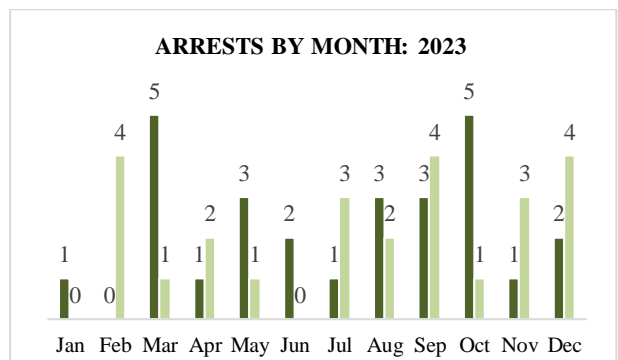

SAN JOAQUIN COUNTY SHERIFF'S OFFICE

RESEARCH & INTELLIGENCE DIVISION

COMMUNITY CAR – WOODBRIDGE

CALLS FOR SERVICE

December 1st, 2023 – December 31st, 2023

CALLS FOR SERVICE	DEC 2022	DEC 2023	5 YR AVERAGE	2023 (YTD)
TOTAL	131	115	122.8	1,372
UCR Part 1	5	5	3.2	30
Violent Crime	0	0	0.2	5
Homicide	0	0	0	0
Forcible Rape	0	0	0	0
Robbery	0	0	0	0
Aggravated Assault	0	0	0.2	5
Property Crime	5	5	3	25
Burglary	4	2	1.4	12
Larceny Theft	1	2	1.6	10
Motor Vehicle Theft	0	1	0	3
Arson	0	0	0	0
UCR Part 2	28	38	29.4	316
Other Assaults	2	1	1.4	9
Forgery	0	0	0	0
Fraud	0	0	0.8	5
Embezzlement	0	0	0	0
Stolen Property	0	0	0	0
Vandalism	1	2	0.4	8
Weapons	5	1	2	7
Prostitution / VICE	0	0	0	0
Sex Offense	0	0	0	2
Drug	0	0	0.2	0
Gambling	0	0	0	0
Family / Children	0	1	0	6
DUI	0	0	0	0
Liquor Laws	0	0	0	0
Drunkenness	1	1	0.2	1
Disorderly Conduct	3	6	3.8	50
Vagrancy	6	12	8.6	117
All Other Offenses	10	13	11.6	105
Suspicion	0	0	0	0
Curfew & Loitering	0	1	0.2	4
Runaways	0	0	0.2	2
Mentally Disturbed	0	0	0.6	3
Alarms	7	3	7.2	68
Warrant	0	1	0.2	5
Traffic	1	4	2.8	25
Assist Other Agency	11	4	6.8	89
Investigative Activity	4	10	5	89
Pursuit	0	0	0	0
Miscellaneous	65	39	56.6	603

SELF-INITIATED ACTIVITIES (SIA)		
	2022	2023
Area Check	9	10
Field Interviews	0	1
Subject Stop	0	0
Traffic Stop	1	0
TOTAL	10	11

*****FOR OFFICIAL USE ONLY*****

The items contained are only the information known at the time of the entry and may not accurately reflect the details of the incident described.