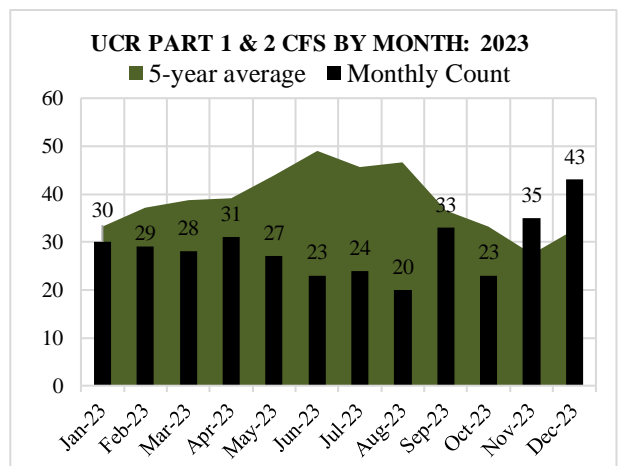

SAN JOAQUIN COUNTY SHERIFF'S OFFICE

RESEARCH & INTELLIGENCE DIVISION

COMMUNITY CAR – WOODBRIDGE

CALLS FOR SERVICE

December 1st, 2023 – December 31st, 2023

CALLS FOR SERVICE	DEC 2022	DEC 2023	5 YR AVERAGE	2023 (YTD)
TOTAL	131	115	122.8	1,372
UCR Part 1	5	5	3.2	30
Violent Crime	0	0	0.2	5
Homicide	0	0	0	0
Forcible Rape	0	0	0	0
Robbery	0	0	0	0
Aggravated Assault	0	0	0.2	5
Property Crime	5	5	3	25
Burglary	4	2	1.4	12
Larceny Theft	1	2	1.6	10
Motor Vehicle Theft	0	1	0	3
Arson	0	0	0	0
UCR Part 2	28	38	29.4	316
Other Assaults	2	1	1.4	9
Forgery	0	0	0	0
Fraud	0	0	0.8	5
Embezzlement	0	0	0	0
Stolen Property	0	0	0	0
Vandalism	1	2	0.4	8
Weapons	5	1	2	7
Prostitution / VICE	0	0	0	0
Sex Offense	0	0	0	2
Drug	0	0	0.2	0
Gambling	0	0	0	0
Family / Children	0	1	0	6
DUI	0	0	0	0
Liquor Laws	0	0	0	0
Drunkenness	1	1	0.2	1
Disorderly Conduct	3	6	3.8	50
Vagrancy	6	12	8.6	117
All Other Offenses	10	13	11.6	105
Suspicion	0	0	0	0
Curfew & Loitering	0	1	0.2	4
Runaways	0	0	0.2	2
Mentally Disturbed	0	0	0.6	3
Alarms	7	3	7.2	68
Warrant	0	1	0.2	5
Traffic	1	4	2.8	25
Assist Other Agency	11	4	6.8	89
Investigative Activity	4	10	5	89
Pursuit	0	0	0	0
Miscellaneous	65	39	56.6	603

SELF-INITIATED ACTIVITIES (SIA)		
	2022	2023
Area Check	9	10
Field Interviews	0	1
Subject Stop	0	0
Traffic Stop	1	0
TOTAL	10	11

*****FOR OFFICIAL USE ONLY*****

The items contained are only the information known at the time of the entry and may not accurately reflect the details of the incident described.