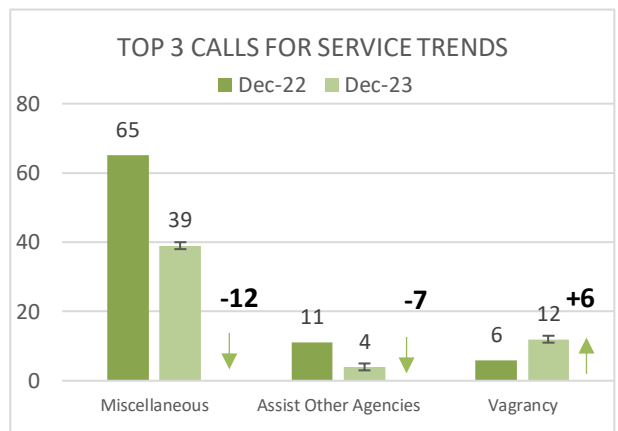

SAN JOAQUIN COUNTY SHERIFF'S OFFICE

RESEARCH & INTELLIGENCE DIVISION

COMMUNITY CAR – WOODBRIDGE

CALLS FOR SERVICE

December 1st, 2023 – December 31st, 2023

CALLS FOR SERVICE	DEC 2022	DEC 2023	5 YR AVERAGE	2023 (YTD)
TOTAL	131	115	122.8	1,372
UCR Part 1	5	5	3.2	30
Violent Crime	0	0	0.2	5
Homicide	0	0	0	0
Forcible Rape	0	0	0	0
Robbery	0	0	0	0
Aggravated Assault	0	0	0.2	5
Property Crime	5	5	3	25
Burglary	4	2	1.4	12
Larceny Theft	1	2	1.6	10
Motor Vehicle Theft	0	1	0	3
Arson	0	0	0	0
UCR Part 2	28	38	29.4	316
Other Assaults	2	1	1.4	9
Forgery	0	0	0	0
Fraud	0	0	0.8	5
Embezzlement	0	0	0	0
Stolen Property	0	0	0	0
Vandalism	1	2	0.4	8
Weapons	5	1	2	7
Prostitution / VICE	0	0	0	0
Sex Offense	0	0	0	2
Drug	0	0	0.2	0
Gambling	0	0	0	0
Family / Children	0	1	0	6
DUI	0	0	0	0
Liquor Laws	0	0	0	0
Drunkenness	1	1	0.2	1
Disorderly Conduct	3	6	3.8	50
Vagrancy	6	12	8.6	117
All Other Offenses	10	13	11.6	105
Suspicion	0	0	0	0
Curfew & Loitering	0	1	0.2	4
Runaways	0	0	0.2	2
Mentally Disturbed	0	0	0.6	3
Alarms	7	3	7.2	68
Warrant	0	1	0.2	5
Traffic	1	4	2.8	25
Assist Other Agency	11	4	6.8	89
Investigative Activity	4	10	5	89
Pursuit	0	0	0	0
Miscellaneous	65	39	56.6	603

SELF-INITIATED ACTIVITIES (SIA)		
	2022	2023
Area Check	9	10
Field Interviews	0	1
Subject Stop	0	0
Traffic Stop	1	0
TOTAL	10	11

*****FOR OFFICIAL USE ONLY*****

The items contained are only the information known at the time of the entry and may not accurately reflect the details of the incident described.